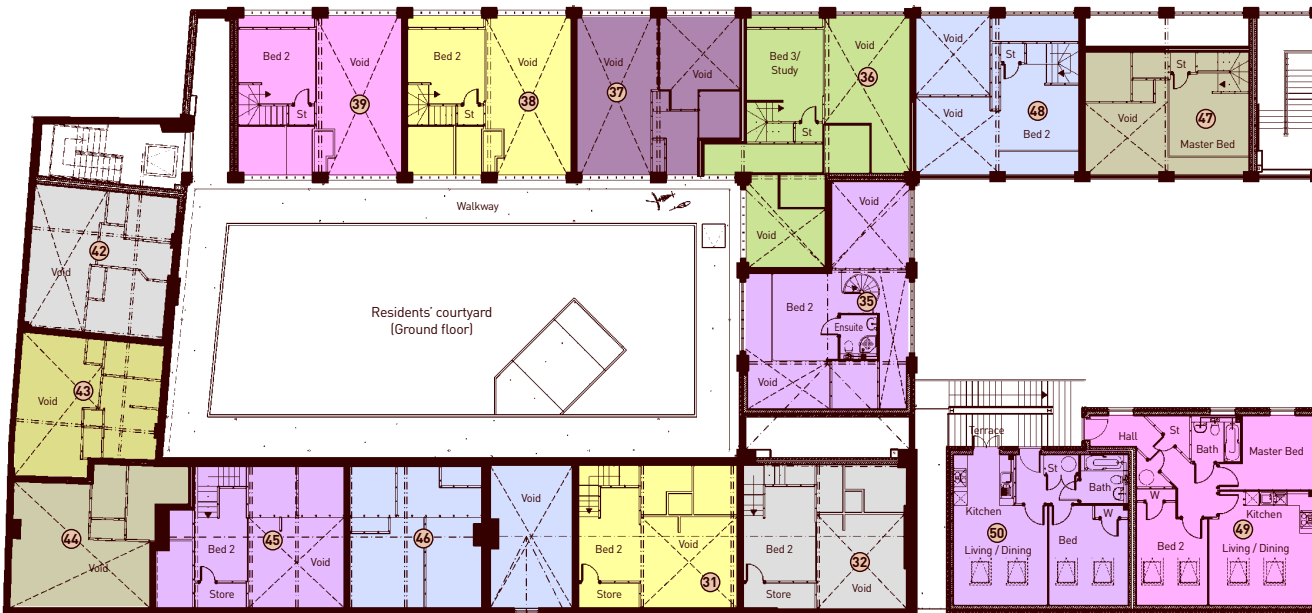

Third floor

31	[UPPER LEVEL - DUPLEX] Bedroom 2	4015mm max x 2638mm max	13'2" max x 8'8" max
32	[UPPER LEVEL - DUPLEX] Bedroom 2	4063mm max x 3138mm max	13'4" max x 10'3" max
35	[UPPER LEVEL - DUPLEX] Bedroom 2	3729mm max x 2971mm max	12'3" max x 9'9" max
36	[UPPER LEVEL - DUPLEX] Bedroom 3 / Study	4848mm max x 3341mm max	15'11" max x 10'11" max
38	[UPPER LEVEL - DUPLEX] Bedroom 2	4095mm max x 3323mm max	13'5" max x 10'11" max
39	[UPPER LEVEL - DUPLEX] Bedroom 2	4095mm max x 3323mm max	13'5" max x 10'11" max
45	[UPPER LEVEL - DUPLEX] Bedroom 2	3985mm max x 2147mm max	13'1" max x 7'0" max
47	[UPPER LEVEL - DUPLEX] Master Bedroom	4480mm max x 3450mm max	14'8" max x 11'4" max
48	[UPPER LEVEL - DUPLEX] Master Bedroom Bedroom 2	3310mm max x 3186mm max 4598mm max x 3419mm max	10'10" max x 10'5" max 15'1" max x 11'2" max
49	Living / Dining / Kitchen Master Bedroom Bedroom 2	4507mm max x 4335mm max 4073mm max x 3187mm max 4456mm max x 3050mm max	14'9" max x 14'2" max 13'4" max x 10'5" max 14'7" max x 10'0" max
50	Living / Dining / Kitchen Bedroom	5935mm max x 4032mm max 3735mm max x 3411mm max	19'5" max x 13'2" max 12'3" max x 11'2" max