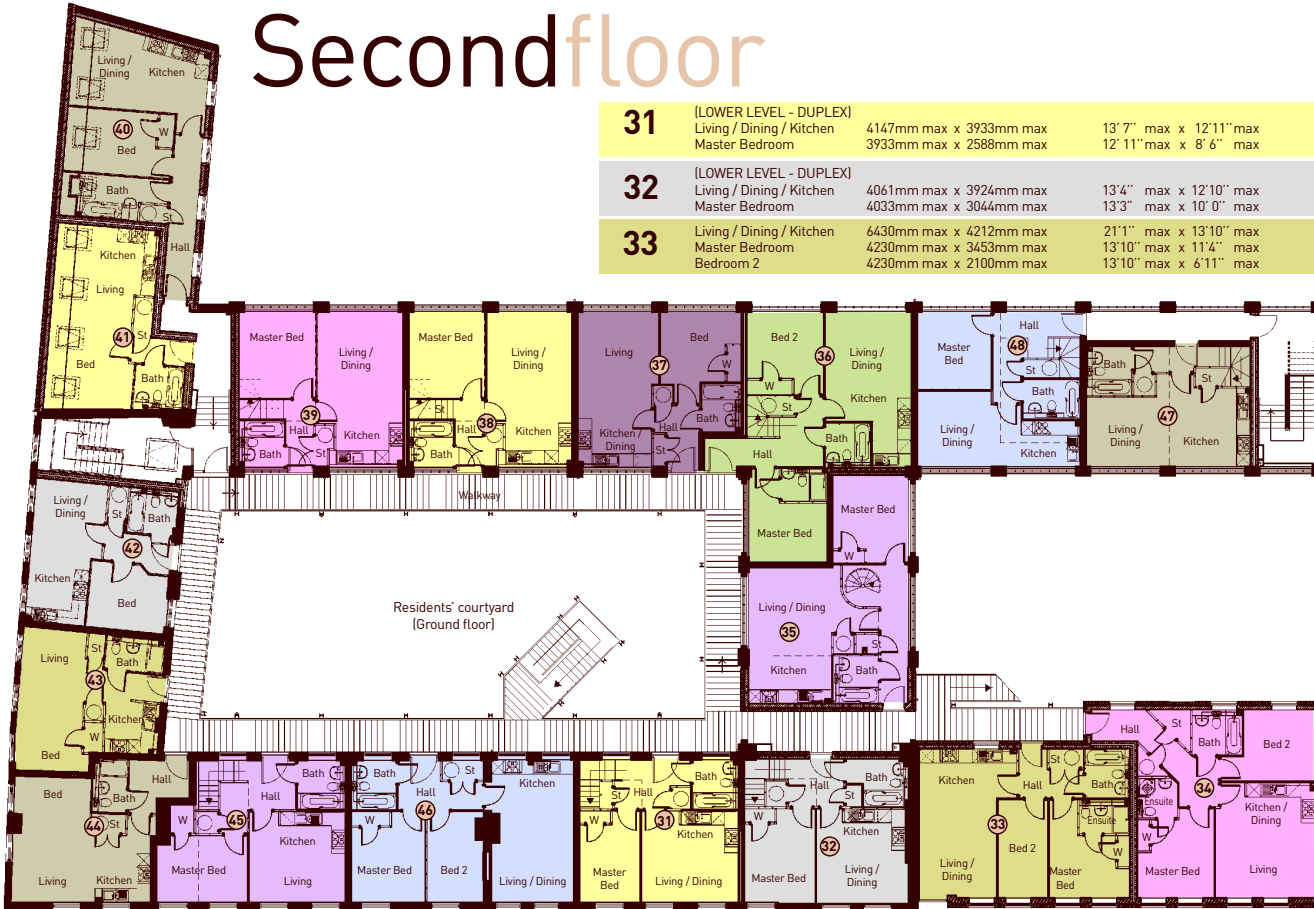

Second floor

31	(LOWER LEVEL - DUPLEX) Living / Dining / Kitchen Master Bedroom	4147mm max x 3933mm max 3933mm max x 2588mm max	13' 7" max x 12' 11" max 12' 11" max x 8' 6" max
32	(LOWER LEVEL - DUPLEX) Living / Dining / Kitchen Master Bedroom	4061mm max x 3924mm max 4033mm max x 3044mm max	13' 4" max x 12' 10" max 13' 3" max x 10' 0" max
33	Living / Dining / Kitchen Master Bedroom Bedroom 2	6430mm max x 4212mm max 4230mm max x 3453mm max 4230mm max x 2100mm max	21' 1" max x 13' 10" max 13' 10" max x 11' 4" max 13' 10" max x 6' 11" max