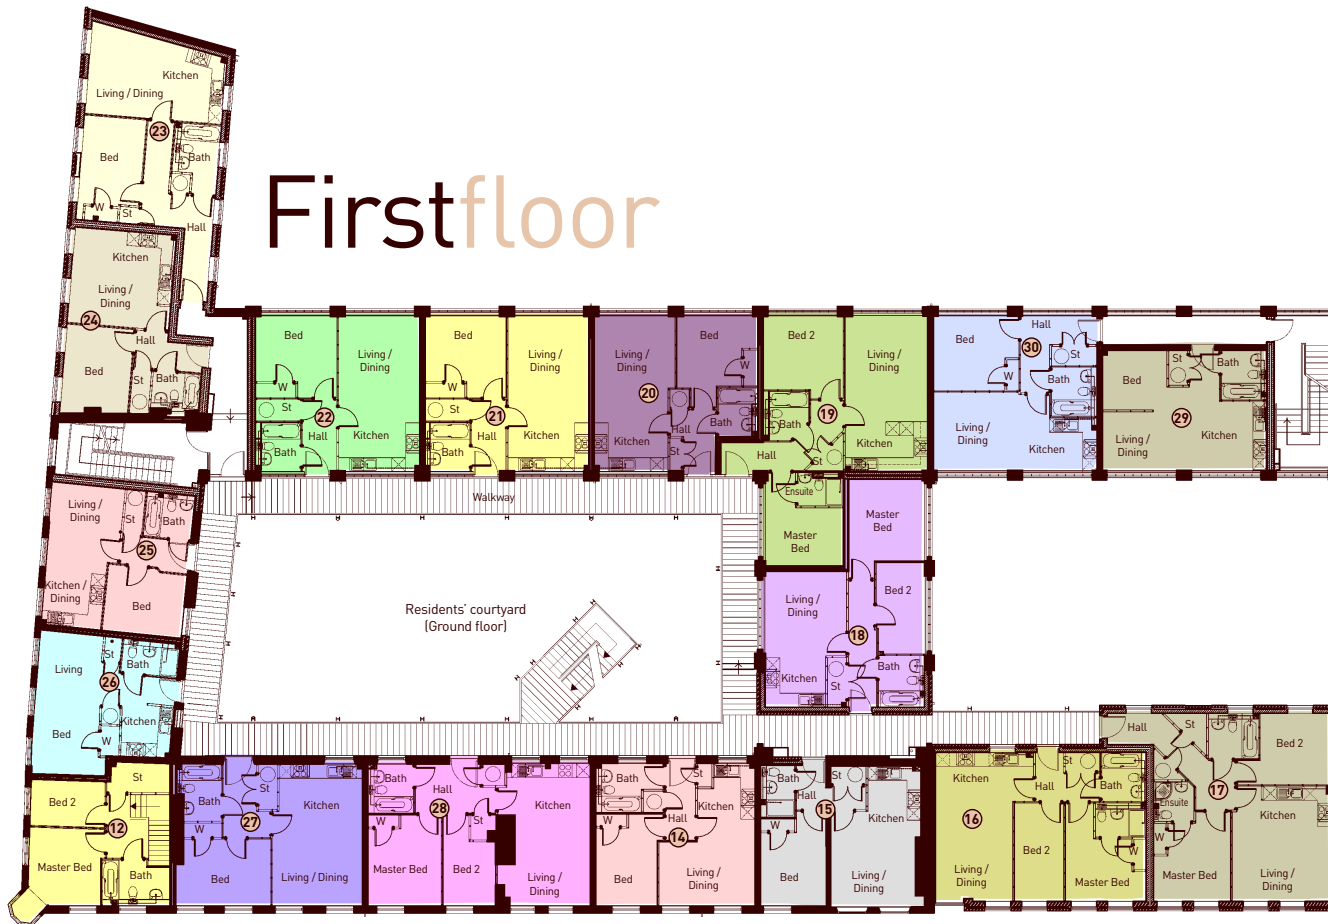

Firstfloor

12	[UPPER LEVEL - DUPLEX] Master Bedroom Bedroom 2	3339mm max x 3221mm max 3155mm max x 1972mm max	10'11" max x 10'7" max 10'4" max x 6'5" max
14	Living / Dining / Kitchen Bedroom	6133mm max x 4127mm max 3933mm max x 2908mm max	20'1" max x 13'6" max 12'11" max x 9'6" max
15	Living / Dining / Kitchen Bedroom	6065mm max x 4023mm max 4048mm max x 2827mm max	19'10" max x 13'2" max 13'3" max x 9'3" max
16	Living / Dining / Kitchen Master Bedroom Bedroom 2	6497mm max x 4212mm max 4230mm max x 3453mm max 4230mm max x 2100mm max	21'3" max x 13'10" max 13'10" max x 11'4" max 13'10" max x 6'11" max
17	Living / Dining / Kitchen Master Bedroom Bedroom 2	4960mm max x 4265mm max 3853mm max x 3292mm max 4060mm max x 3057mm max	16'3" max x 14'0" max 12'7" max x 10'9" max 13'4" max x 10'0" max
18	Living / Dining / Kitchen Master Bedroom Bedroom 2	5853mm max x 3508mm max 4272mm max x 3275mm max 3936mm max x 2112mm max	19'2" max x 11'6" max 14'0" max x 11'0" max 12'11" max x 6'11" max
19	Living / Dining / Kitchen Master Bedroom Bedroom 2	6739mm max x 3539mm max 4013mm max x 3368mm max 3574mm max x 3440mm max	22'1" max x 11'7" max 13'2" max x 11'0" max 11'8" max x 11'3" max
20	Living / Dining / Kitchen Bedroom	6730mm max x 3476mm max 3955mm max x 3469mm max	22'0" max x 11'5" max 12'11" max x 11'4" max
21	Living / Dining / Kitchen Bedroom	6730mm max x 3472mm max 3530mm max x 3472mm max	22'0" max x 11'4" max 11'7" max x 11'4" max
22	Living / Dining / Kitchen Bedroom	6730mm max x 3472mm max 3530mm max x 3472mm max	22'0" max x 11'4" max 11'7" max x 11'4" max
23	Living / Dining / Kitchen Bedroom	5938mm max x 3992mm max 4507mm max x 2680mm max	19'5" max x 13'1" max 14'9" max x 8'9" max
24	Living / Dining / Kitchen Bedroom	4392mm max x 4109mm max 3841mm max x 2912mm max	14'6" max x 13'5" max 12'7" max x 9'6" max
25	Living / Dining / Kitchen Bedroom	6163mm max x 3161mm max 3400mm max x 2855mm max	20'2" max x 10'4" max 11'2" max x 9'4" max
26	Living / Bedroom Kitchen	6212mm max x 3162mm max 2156mm max x 2116mm max	20'4" max x 10'4" max 7'1" max x 6'11" max
27	Living / Dining / Kitchen Bedroom	6103mm max x 3868mm max 4070mm max x 3558mm max	20'0" max x 12'8" max 13'4" max x 11'8" max
28	Living / Dining / Kitchen Master Bedroom Bedroom 2	6133mm max x 4000mm max 3903mm max x 3158mm max 3903mm max x 2230mm max	20'1" max x 13'1" max 12'9" max x 10'4" max 12'9" max x 7'4" max
29	Living / Dining / Kitchen Bedroom	7082mm max x 2985mm max 2762mm max x 2558mm max	23'2" max x 9'9" max 9'1" max x 8'5" max
30	Living / Dining / Kitchen Bedroom	7045mm max x 3375mm max 3675mm max x 3225mm max	23'1" max x 11'1" max 12'0" max x 10'7" max